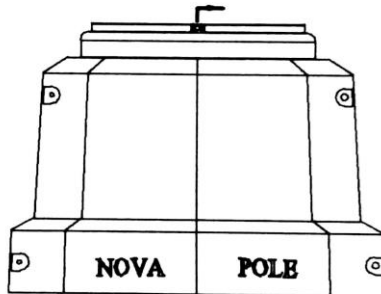

FRASER DECORATIVE BASE COVER

Type 8 Product Dimensions - Width: 17 1/2" Overall Height: 12 1/2"

Type 10 Product Dimensions - Width: 22" Overall Height: 16"

64 Ma-Te-way Park Drive,
Renfrew, ON, Canada
www.novapoleindustries.ca

Available to fit
8 5/8" to 8"
or
10" to 10 3/4"
Round Poles

Pole Shaft can be
Tapered or Straight

Two Piece Base Cover
Cast Aluminum

Type 8 Part # – 91470
Type 10 Part # - 91480

For more information or
to place an order please
contact our sales team
at