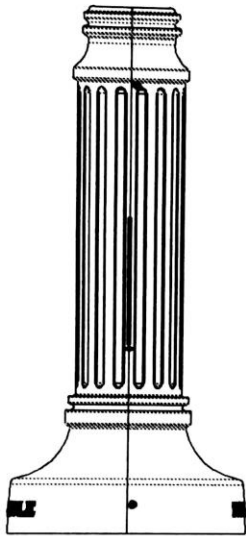

GEORGIA DECORATIVE BASE COVER

Product Dimensions

Small - Bottom Width – 16”

Overall Length – 36”

Large – Bottom Width- 25”

Overall Length – 36”

64 Ma-Te-way Park Drive,
Renfrew, ON, Canada
www.novapoleindustries.ca

2 sizes available
Small: 4” Round Pole
and
Large: 10 3/4” Round Pole

Pole Shaft can be
Tapered or Straight

Two Piece Base Cover
Cast Aluminum

Base Cover
Small Part # – 9165
Large Part # - 9166

For more information or
to place an order please
contact our sales team