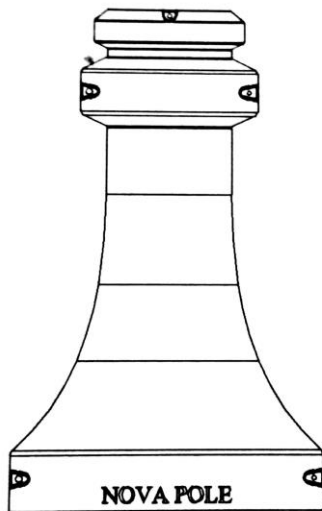

MATHESON DECORATIVE BASE COVER

Product Dimensions

Bottom Width: 16" Overall Height: 26"

64 Ma-Te-way Park Drive,
Renfrew, ON, Canada
www.novapoleindustries.ca

Available to fit
4" and 5"
Round or Fluted Poles

Pole Shaft can be
Tapered or Straight

Two Piece Base Cover
Cast Aluminum

Part #
Base Cover - 9155
4" Pole Adaptor - 91550

For more information or
to place an order please
contact our sales team
at

613.432.7653