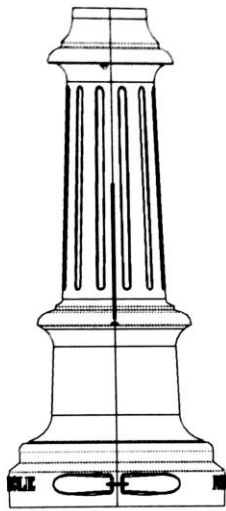

# **VIENNE** **DECORATIVE BASE COVER**

**Product Dimensions**

Bottom Width – 15 ½”

Overall Length – 32”

---

64 Ma-Te-way Park Drive,  
Renfrew, ON, Canada  
[www.novapoleindustries.ca](http://www.novapoleindustries.ca)

---

**Available to fit  
4” Round Poles**

---

**Pole Shaft can be  
Tapered or Straight**

---

**Two Piece Base Cover  
Cast Aluminum**

---

**Base Cover  
Part # – 9159**