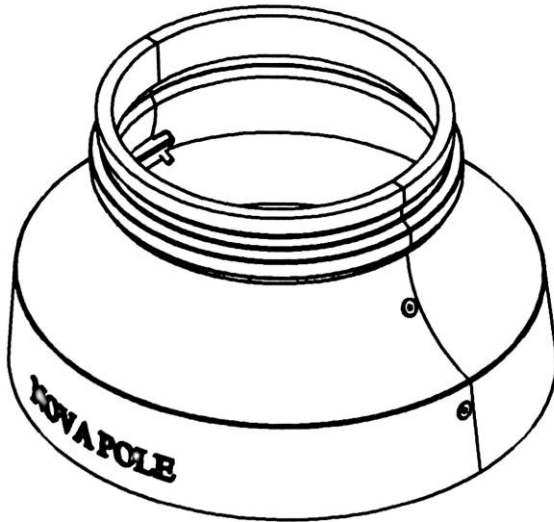

ALDER DECORATIVE BASE COVER

Type 6 Product Dimensions - Width:16" Overall Height: 10"

Type 8 Product Dimensions - Width: 18" Overall Height: 10"

Type 10 Product Dimensions - Width:18" Overall Height: 10"

64 Ma-Te-way Park Drive,
Renfrew, ON, Canada
www.novapoleindustries.ca

Available to fit
6" to 10 ³/₄"
Round Poles

Pole Shaft can be
Tapered or Straight

Two Piece Base Cover
Cast Aluminum

Type 6 Part # – 91510
Type 8 Part # - 91520
Type 10 Part # - 91522